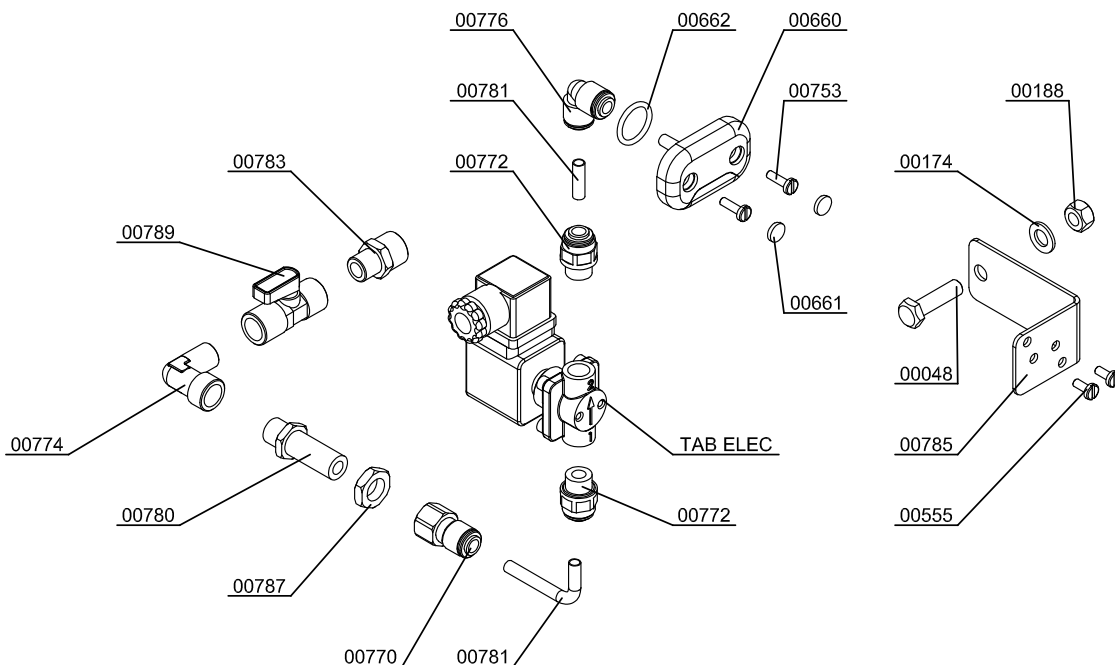

Parts Breakdown

Model JE-ES-0015-F 39519

Parts Breakdown

Model JE-ES-0015-F 39519

Parts Breakdown

Model JE-ES-0015-F 39519

STAINLESS STEEL SELF TAP OPTION

AUTOMATIC SHOWER OPTION

Parts Breakdown

Model JE-ES-0015-F 39519

Item No.	Description	Position	Item No.	Description	Position	Item No.	Description	Position
64864	Tap Body for 39519	00855	64871	Tube DET Nut for 39519	00863	64876	Self Service Inox Tap Kit for 39519	70008
64865	Rustless Washer Din-125 D05 Inox for 39519	00856	64872	Nut H CRO M12x100 for 39519	00864	72615	Feeder Tube Kit MM for 39519	70009
64866	Rustless Screw for 39519	00857	AK895	Frontal Sheet for 39519	00869	72616	Feeder Tube Kit MX for 39519	70013
64867	Tap Capsule for 39519	00858	64873	Back Cover for 39519	00878	72617	Sump Kit for 39519	70026
64868	Magnet 10-05 for 39519	00859	64874	Back Cover for 39519	00880	64877	Shower Sump Kit for 39519	70027
64869	Tap Support for 39519	00860	64875	Rustless Screw M2.9x13 Inox for 39519	00882			
64950	Tube DET-180 Stainless Steel for 39519	00862	72614	Feeder Support Kit for 39519	70004			