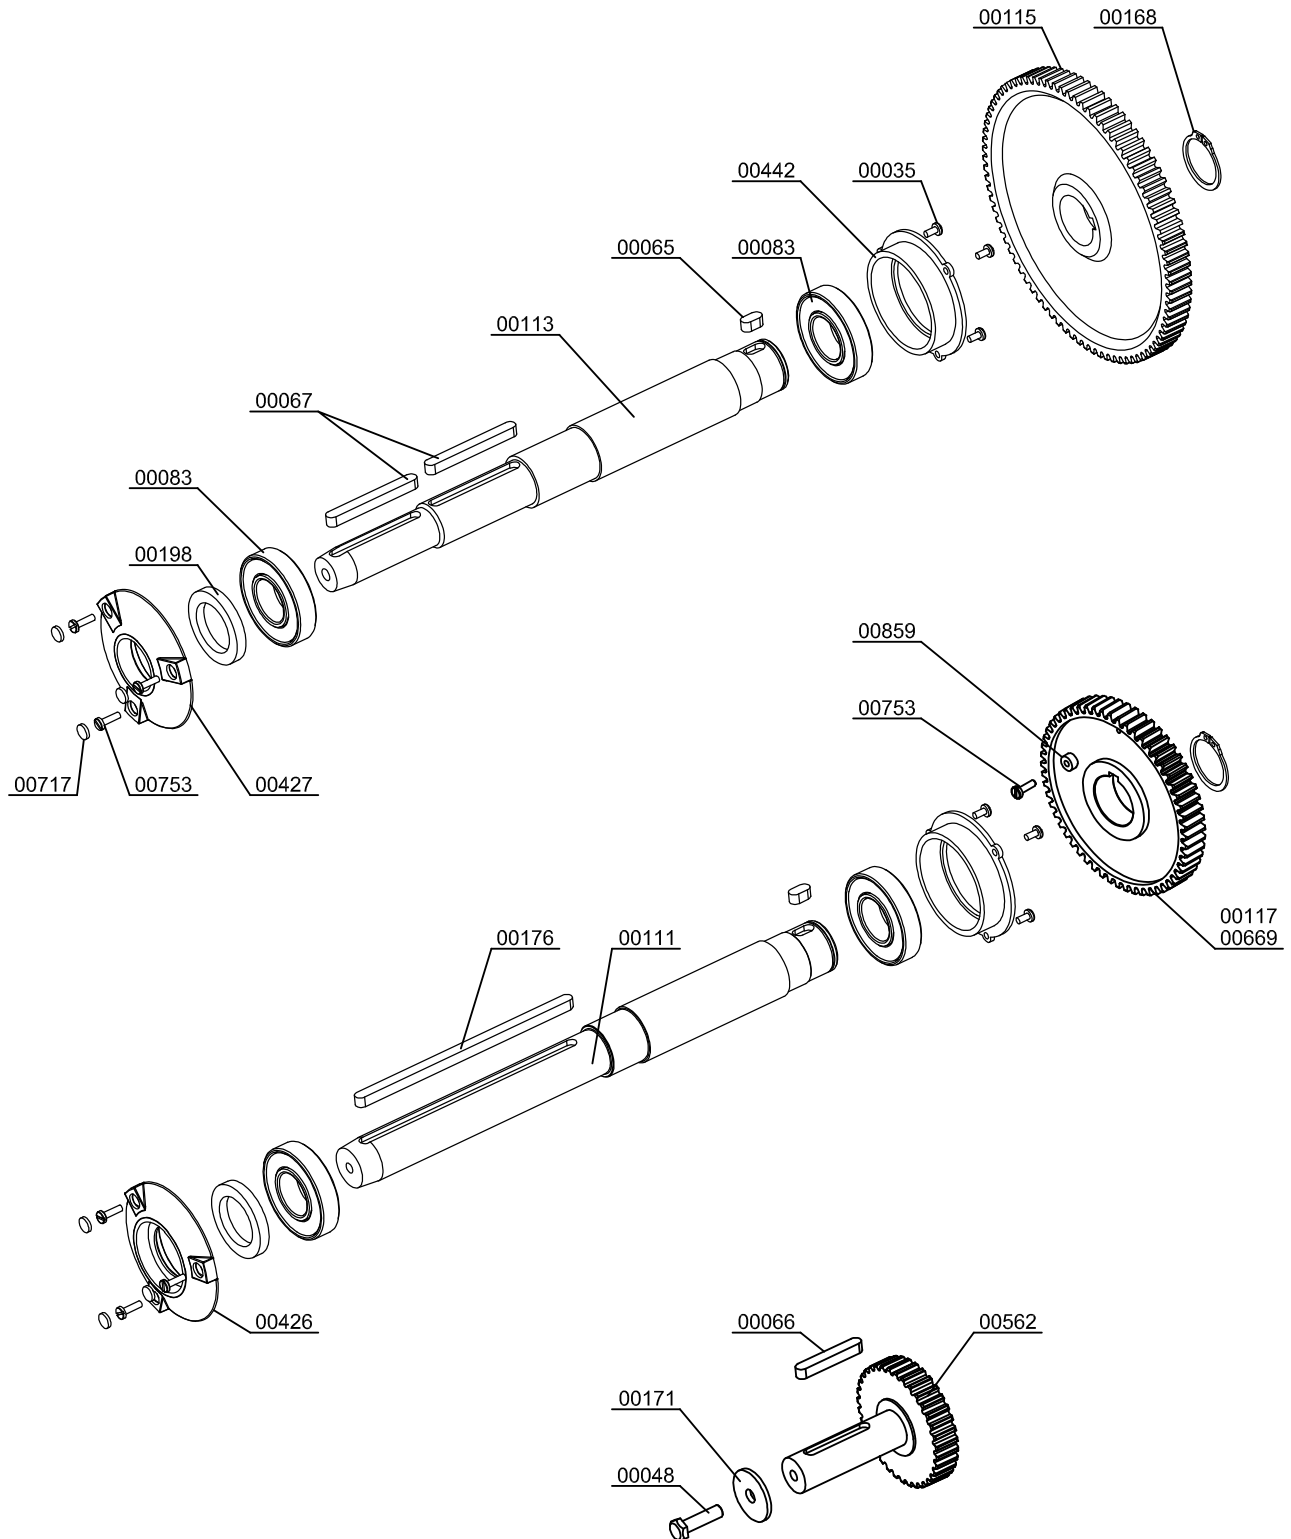

Parts Breakdown

Model JE-ES-0015-F 39519

Parts Breakdown

Model JE-ES-0015-F 39519

Parts Breakdown

Model JE-ES-0015-F 39519

STAINLESS STEEL SELF TAP OPTION

AUTOMATIC SHOWER OPTION

Parts Breakdown

Model JE-ES-0015-F 39519

Item No.	Description	Position	Item No.	Description	Position	Item No.	Description	Position
64864	Tap Body for 39519	00855	64871	Tube DET Nut for 39519	00863	64876	Self Service Inox Tap Kit for 39519	70008
64865	Rustless Washer Din-125 D05 Inox for 39519	00856	64872	Nut H CRO M12x100 for 39519	00864	72615	Feeder Tube Kit MM for 39519	70009
64866	Rustless Screw for 39519	00857	AK895	Frontal Sheet for 39519	00869	72616	Feeder Tube Kit MX for 39519	70013
64867	Tap Capsule for 39519	00858	64873	Back Cover for 39519	00878	72617	Sump Kit for 39519	70026
64868	Magnet 10-05 for 39519	00859	64874	Back Cover for 39519	00880	64877	Shower Sump Kit for 39519	70027
64869	Tap Support for 39519	00860	64875	Rustless Screw M2.9x13 Inox for 39519	00882			
64950	Tube DET-180 Stainless Steel for 39519	00862	72614	Feeder Support Kit for 39519	70004			