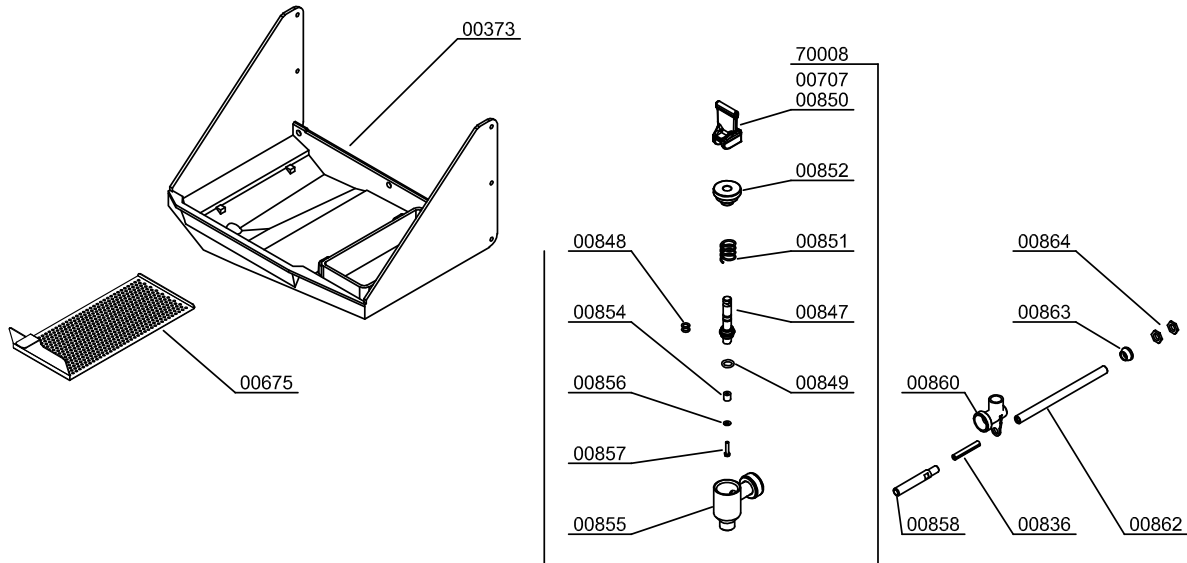

Parts Breakdown

Model JE-ES-0015-F 39519

Parts Breakdown

Model JE-ES-0015-F 39519

Parts Breakdown

Model JE-ES-0015-F 39519

STAINLESS STEEL SELF TAP OPTION

AUTOMATIC SHOWER OPTION

Parts Breakdown

Model JE-ES-0015-F 39519

Item No.	Description	Position	Item No.	Description	Position	Item No.	Description	Position
64864	Tap Body for 39519	00855	64871	Tube DET Nut for 39519	00863	64876	Self Service Inox Tap Kit for 39519	70008
64865	Rustless Washer Din-125 D05 Inox for 39519	00856	64872	Nut H CRO M12x100 for 39519	00864	72615	Feeder Tube Kit MM for 39519	70009
64866	Rustless Screw for 39519	00857	AK895	Frontal Sheet for 39519	00869	72616	Feeder Tube Kit MX for 39519	70013
64867	Tap Capsule for 39519	00858	64873	Back Cover for 39519	00878	72617	Sump Kit for 39519	70026
64868	Magnet 10-05 for 39519	00859	64874	Back Cover for 39519	00880	64877	Shower Sump Kit for 39519	70027
64869	Tap Support for 39519	00860	64875	Rustless Screw M2.9x13 Inox for 39519	00882			
64950	Tube DET-180 Stainless Steel for 39519	00862	72614	Feeder Support Kit for 39519	70004			