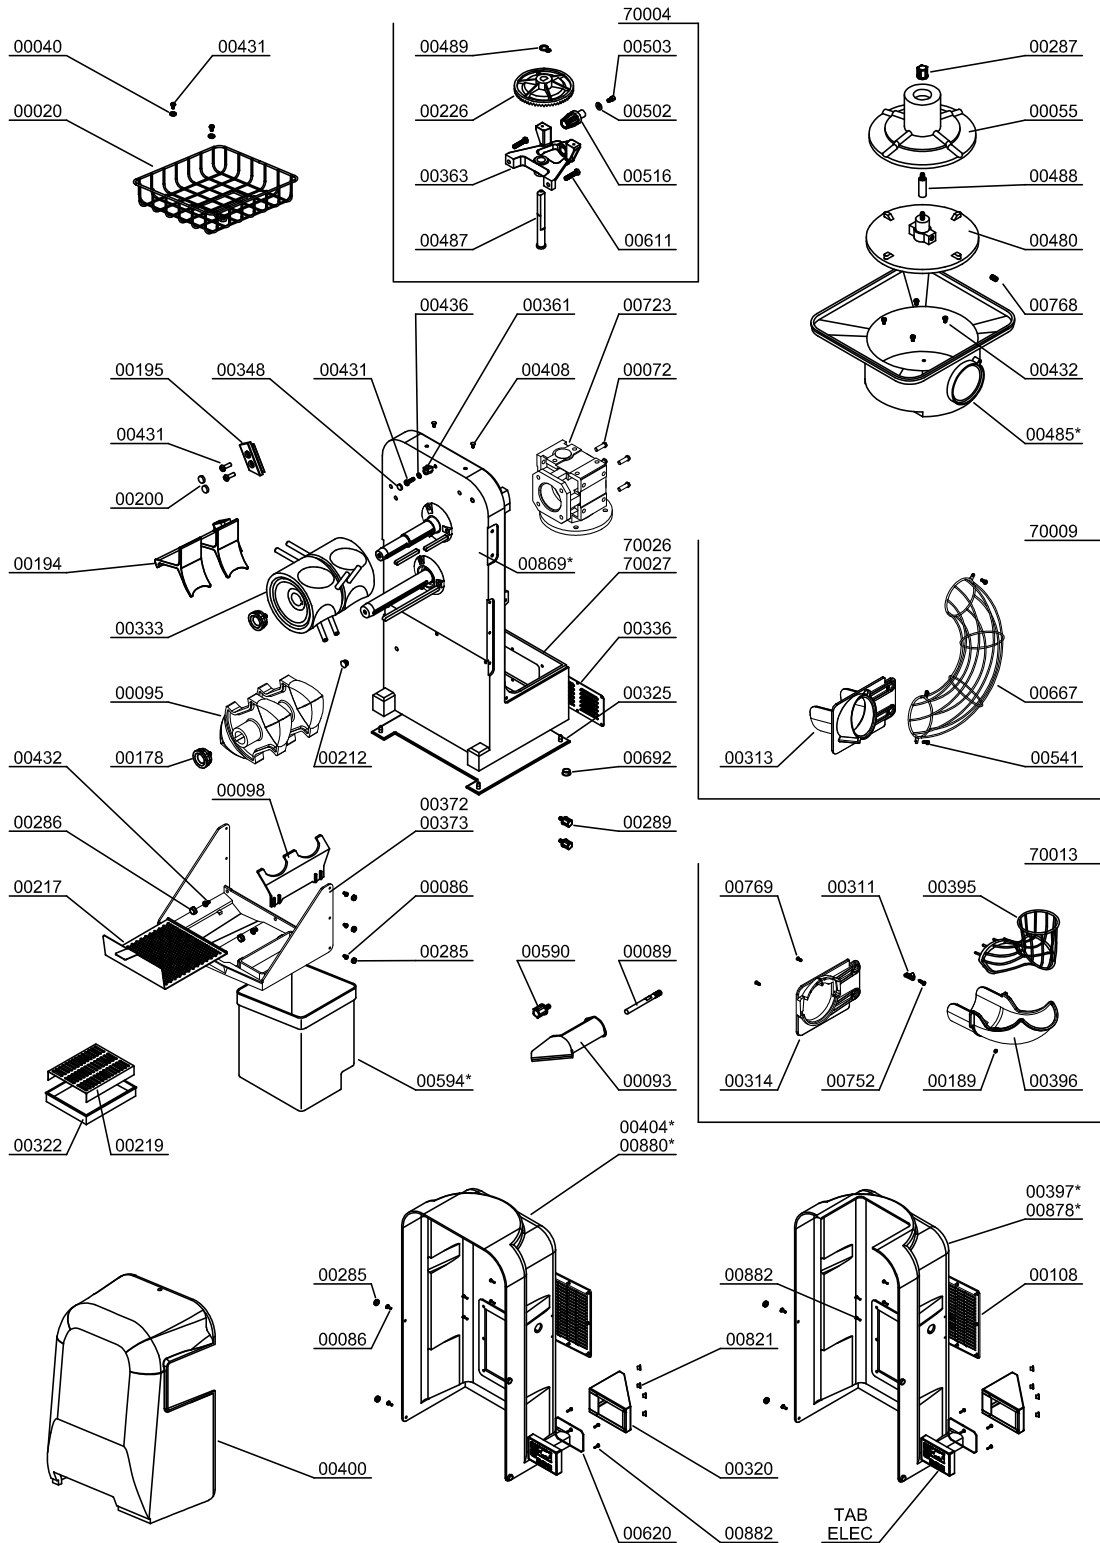

Parts Breakdown

Model JE-ES-0015-F 39519

Parts Breakdown

Model JE-ES-0015-F 39519

Parts Breakdown

Model JE-ES-0015-F 39519

STAINLESS STEEL SELF TAP OPTION

AUTOMATIC SHOWER OPTION

Parts Breakdown

Model JE-ES-0015-F 39519

Item No.	Description	Position	Item No.	Description	Position	Item No.	Description	Position
64864	Tap Body for 39519	00855	64871	Tube DET Nut for 39519	00863	64876	Self Service Inox Tap Kit for 39519	70008
64865	Rustless Washer Din-125 D05 Inox for 39519	00856	64872	Nut H CRO M12x100 for 39519	00864	72615	Feeder Tube Kit MM for 39519	70009
64866	Rustless Screw for 39519	00857	AK895	Frontal Sheet for 39519	00869	72616	Feeder Tube Kit MX for 39519	70013
64867	Tap Capsule for 39519	00858	64873	Back Cover for 39519	00878	72617	Sump Kit for 39519	70026
64868	Magnet 10-05 for 39519	00859	64874	Back Cover for 39519	00880	64877	Shower Sump Kit for 39519	70027
64869	Tap Support for 39519	00860	64875	Rustless Screw M2.9x13 Inox for 39519	00882			
64950	Tube DET-180 Stainless Steel for 39519	00862	72614	Feeder Support Kit for 39519	70004			